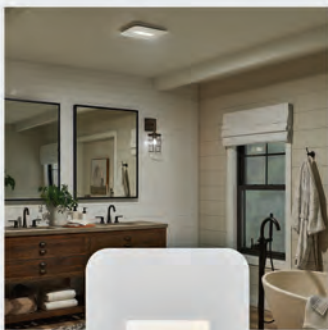

BROAN
NuTone
COME HOME TO FRESH AIR

RoomSideSeries with ColorControl

Match your light to your mood or your current bathroom lighting

- Adjust light using the currently installed wall switch. No added controls needed.
- To select your perfect light temperature, from the Off position, simply flip the switch On-Off-On – within two seconds. Each on-off-on cycle will rotate through your chosen temperature. The light will remember your most recent setting.
- Modern CleanCover™ Grille is easy to maintain.
- Quiet operation at less than 1.0 Sone.
- Convenient, efficient RoomSide installation.

Select from four of the most common light temperatures:

3000K

WARM WHITE LIGHT

Accentuates rich colors and dark wood tones

3500K

SOFT WHITE LIGHT

Convenient to daily life

4000K