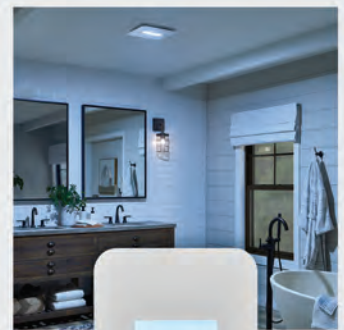

BROAN
NuTone
COME HOME TO FRESH AIR

RoomSideSeries with ColorControl

Match your light to your mood or your current bathroom lighting

- Adjust light using the currently installed wall switch. No added controls needed.
- To select your perfect light temperature, from the Off position, simply flip the switch On-Off-On – within two seconds. Each on-off-on cycle will rotate through your chosen temperature. The light will remember your most recent setting.
- Modern CleanCover™ Grille is easy to maintain.
- Quiet operation at less than 1.0 Sone.
- Convenient, efficient RoomSide installation.

Select from four of the most common light temperatures:

3000K

WARM WHITE LIGHT

Accentuates rich colors and dark wood tones

3500K

SOFT WHITE LIGHT

Convenient to daily life

4000K

DAYLIGHT

Accentuates lighter colors

5000K

BRIGHT WHITE

Bright and fresh

RoomSide Series for easy installation

Retrofit installations can be done entirely from the room side – no attic access required. This means faster, easier installation – even for the most novice Do-It-Yourselfer.