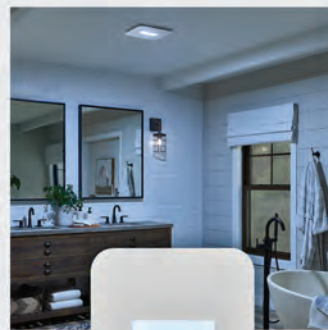

BROAN
NuTone
COME HOME TO FRESH AIR

RoomSideSeries with ColorControl

Match your light to your mood or your current bathroom lighting

- Adjust light using the currently installed wall switch. No added controls needed.
- To select your perfect light temperature, from the Off position, simply flip the switch On-Off-On – within two seconds. Each on-off-on cycle will rotate through your chosen temperature. The light will remember your most recent setting.
- Modern CleanCover™ Grille is easy to maintain.
- Quiet operation at less than 1.0 Sone.
- Convenient, efficient RoomSide installation.

Select from four of the most common light temperatures:

3000K

WARM WHITE LIGHT

Accentuates rich colors and dark wood tones

3500K

SOFT WHITE LIGHT

Convenient to daily life

4000K

DAYLIGHT

Accentuates lighter colors

5000K

BRIGHT WHITE

Bright and fresh

RoomSide Series for easy installation

Retrofit installations can be done entirely from the room side – no attic access required. This means faster, easier installation – even for the most novice Do-It-Yourselfer.