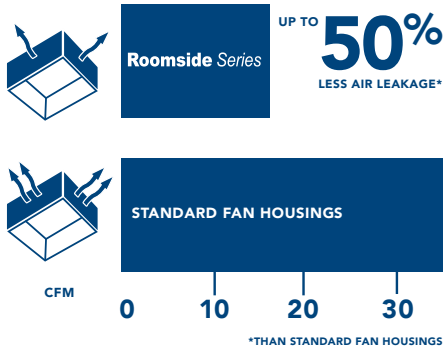

\*All models are Roomside installable except the 770RLTK.

**NO ATTIC ACCESS NEEDED**

- Beautifully styled low-profile luminaries fit all types of decor
- Included adapter completely covers drywall cuts for hidden ventilation
- Simple installation with a plug-in light feature
- Long-lasting dimmable LED lights rated for 15,000 hours of life
- 3500 K color temperature for a warm white glow<sup>1</sup>
- Multiple easy-to-change trim kits included in each box allowing you to quickly switch up your style<sup>2</sup>
- ENERGY STAR® qualified<sup>3</sup>
- Easy retrofit upgrade from the room side<sup>4</sup>
- TrueSeal™ damper technology prevents backdrafts
- Fits 2" x 6" construction
- Roomside Series fans reduce air leakage by up to 50% compared to competitive models, resulting in better performance